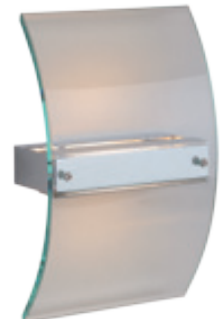

E14

Wall light **LAGAN**
20226/20/61

- 1xE14/max. 40W/excl.
- Ø: 20cm
- Satin white
- Opal glass
- Glass (92/20226/20)

E27

20226/25/61

- 1xE27/max. 40W/excl.
- Ø: 25cm
- Satin white
- Opal glass
- Glass (92/20226/25)

20226/30/61

- 1xE27/max. 40W/excl.
- Ø: 30cm
- Satin white
- Opal glass
- Glass (92/20226/30)

G9

Wall light **LARGOT**
16227/21/12

- 1x G9/28W/incl.
- 13x13cm
- Satin Chrome
- Metal & glass
- Glass (92/16227/21)

Wall light
16227/22/12

- 2x G9/28W/incl.
- 20x20cm
- Satin Chrome
- Metal & glass
- Glass (92/16227/22)

R7S

Wall light **GITANE**
12288/21/67

- 1xR7S/100W/excl.
- H: 16cm/W: 30cm
- Frosted glass
- Inner glass (92/12288/00)
- Outer glass (92/12288/01)
- Protection glass (92/12288/02)

Wall light **FERIOLO**
38246/23/72

- 1xR7S/100W/incl.
- H: 24cm/W: 12cm/L: 21cm
- Wengé Wood
- Frosted glass
- Glass (92/38246/23)
- Protection glass (92/38246/00)

Wall light **GITANE**
12287/21/60

- 1xR7S/100W/excl.
- H: 31cm/W: 20cm
- Clear glass
- Glass (92/12287/00)
- Protection glass (92/12287/01)